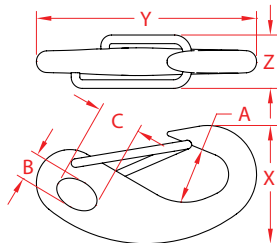

SPRING GATE SNAP

316 STAINLESS STEEL

Import

Precision
Cast

Wire
Formed

ITEM	A	B	C	X (height)	Y (length)	Z (width)	WLL (lb)	WT (lb)	PACKAGING TYPE	EACH (qty)	INNER (qty)	CARTON (qty)	UPC
S0161-0050	0.38"	0.25"	0.40"	0.97"	1.96"	0.41"	150	0.05	POLYBAG	1	50	800	791506035015
S0161-0070	0.42"	0.39"	0.61"	1.22"	2.70"	0.60"	350	0.13	POLYBAG	1	25	300	791506035022
S0161-0100	0.55"	0.59"	0.87"	1.82"	3.81"	0.77"	500	0.32	POLYBAG	1	10	120	791506035039

NOTE:

ALL DIMENSIONS ARE NOMINAL (+/- 3%) AND ARE SUBJECT TO CHANGE WITHOUT NOTICE.